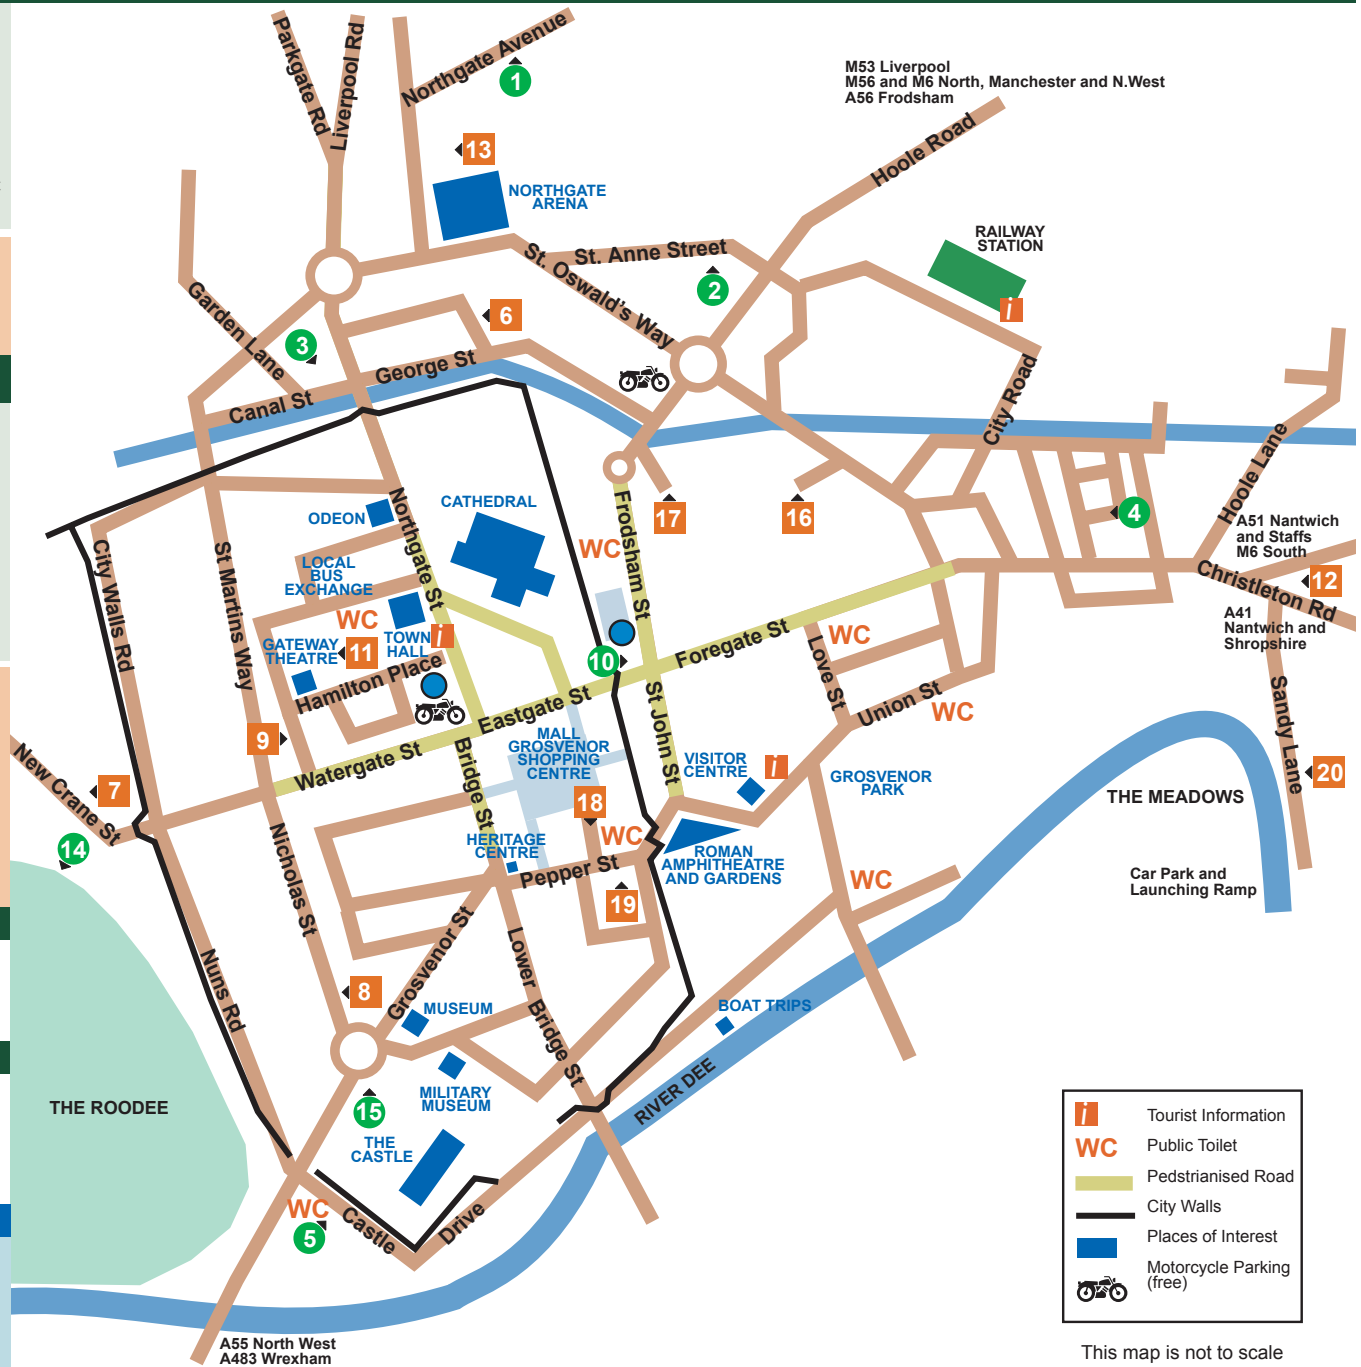

14 Race Course	500	B
15 Castle Car Park <i>(Cheshire County Council)</i>	475	B - Public Parking only after 6pm. All day Sat/Sun

SHORT STAY CAR PARK INFORMATION

	Spaces	Payment Method
6 Gorse Stacks	312	A
7 Crane St	128	A
8 Cuppin St	21	A
9 Trinity St	148	A - 1.5 hrs shoppers car park
11 Princess St	650	A
12 Christleton Road	19	A - Free after 5pm and Sundays

13 Northgate Arena	210	C - Reserved for Arena users
16 Browns Yard (NCP)	60	C
17 Tesco Supermarket	550	C - Open shop hours only
18 The Mall Precinct <i>(Newgate St NCP)</i>	530	C
19 Pepper St (NCP)	288	C
20 Sandy Lane		B - Seasonal

PAYMENT METHOD KEY

- A - Pay & Display *(Machines do not give change)*
- B - Pay on Entry
- C - Pay on Exit
- Owned by Chester City Council
- Privately Owned

CAR PARK CHARGES

The charges for the City Council Car Parks are clearly displayed on noticeboards next to the Pay & Display machines and/or on entrance to the car parks. A current price list is available from:
Chester City Council, Parking Services,
P.O. Box 1442, Chester CH1 2WY Tel: 01244 402633

PARKING FOR PEOPLE WITH DISABILITIES

Cars carrying disabled persons and displaying the blue badge may park FREE up to a maximum of 4 hours at;

1. 1 **Reserved Disabled Car Parks** (see map)
   Frodsham Street & Hamilton Place - display time disc
2. 2 **Any Pay & Display Car Park** - display time disc
3. 3 **No free Parking at Trinity Street**

April 2008

CHESTER CITY CENTRE PARKING

This map is not to scale